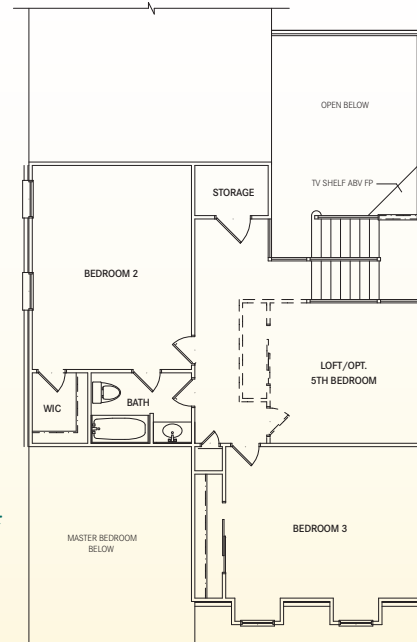

The Everett

The Everett features 3 bedrooms with the master bedroom on the first floor, 2 1/2 baths, loft area, living room, family room, dining room, kitchen with breakfast area, and a 2 car rear-loading garage. Approximately 2,726 square feet.

First Floor

Second Floor