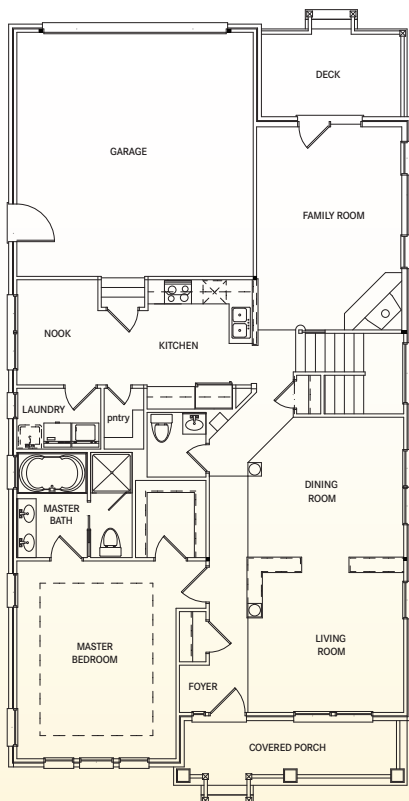

The Everett

The Everett features 3 bedrooms with the master bedroom on the first floor, 2 1/2 baths, loft area, living room, family room, dining room, kitchen with breakfast area, and a 2 car rear-loading garage. Approximately 2,726 square feet.

First Floor

Second Floor